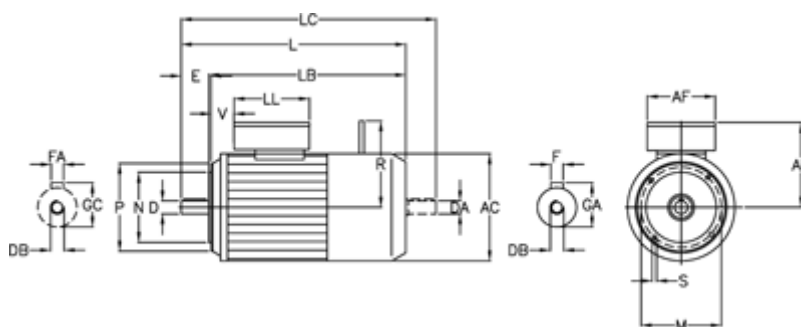

Data Sheet

Article number: 2503741540675

Description: Bonfiglioli brake motor BE71B-4-FD5 0.37KW
1400 rpm 3x230/400v 50HZ IE2 DC brake IP55 5 B14 stainless steel

Measures

A/F = 98	EA = 30	LL = 133
AC = 138	F = 5	M = 85
AD = 132	FA = 5	N = 70
D = 14	GA = 16.0	P = 105
DA = 14	GC = 16.0	R = 103
DB = M5	L = 310	S = M6
DB1 = M5	LB = 280	T = 2.5
E = 30	LC = 342	V = 25